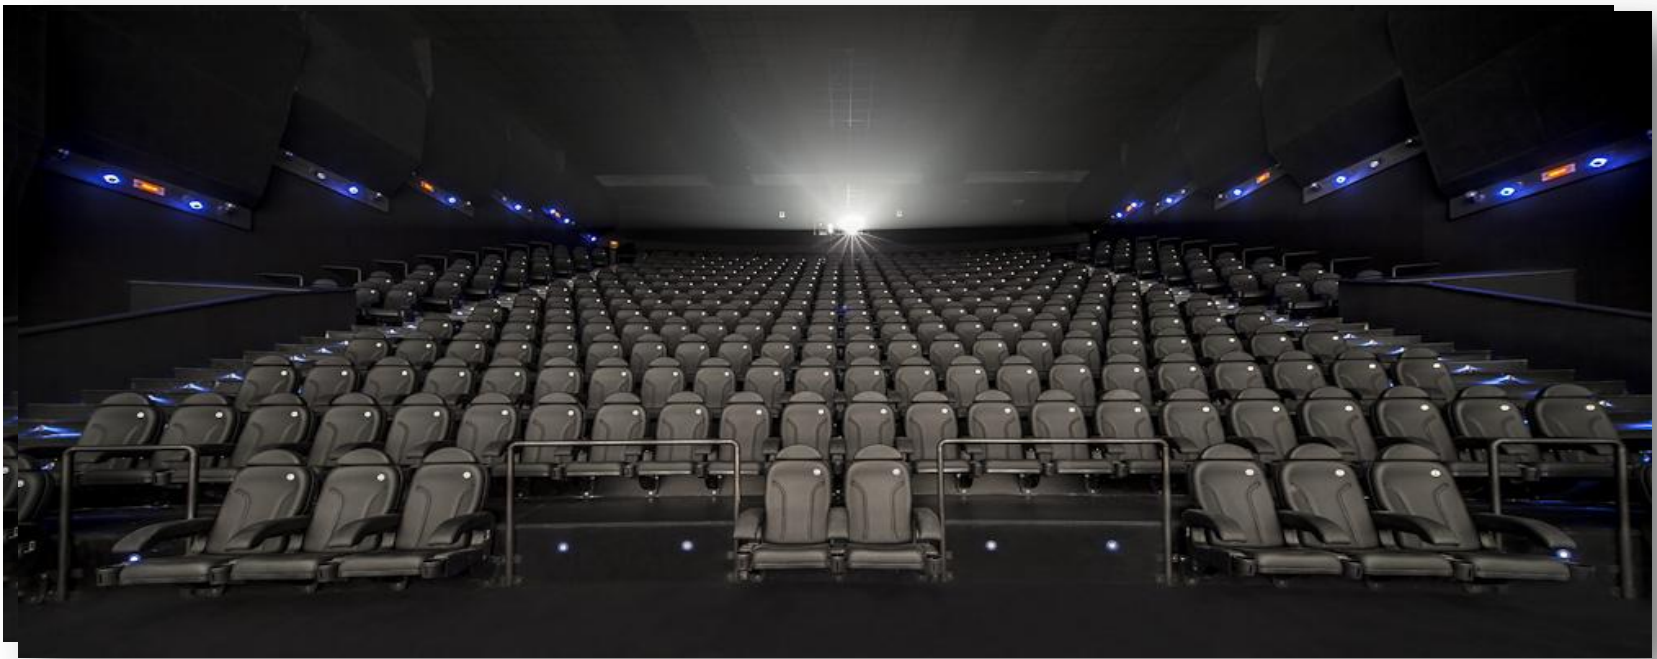

Dolby Premium Cinema La Maquinista

December 2013

200sq metre screen floor to ceiling

80 speakers over 400 VIP seats

Entrance

4 PROJECTORS 6K WATT LAMPS