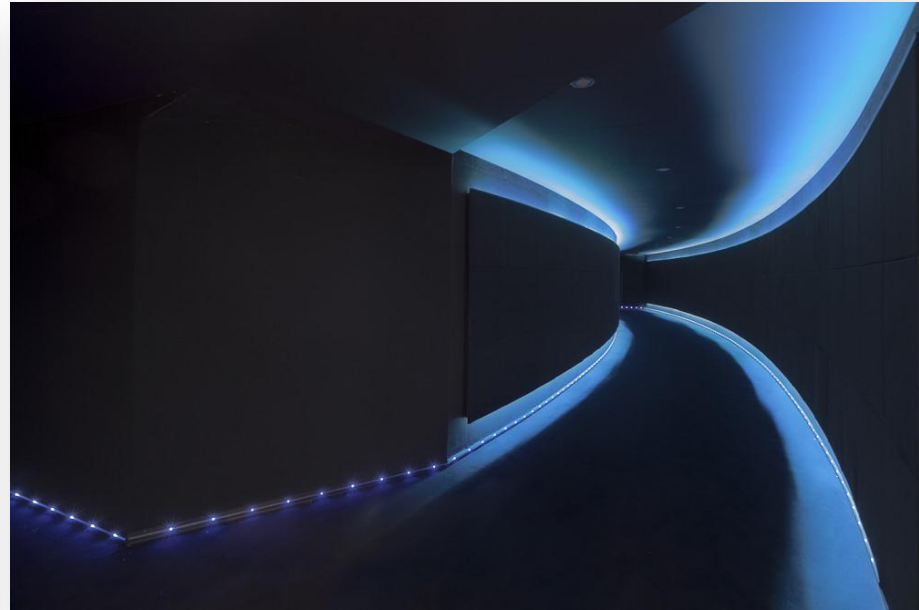

Dolby Premium Cinema La Maquinista

December 2013

200sq metre screen floor to ceiling

80 speakers over 400 VIP seats

Entrance

4 PROJECTORS 6K WATT LAMPS